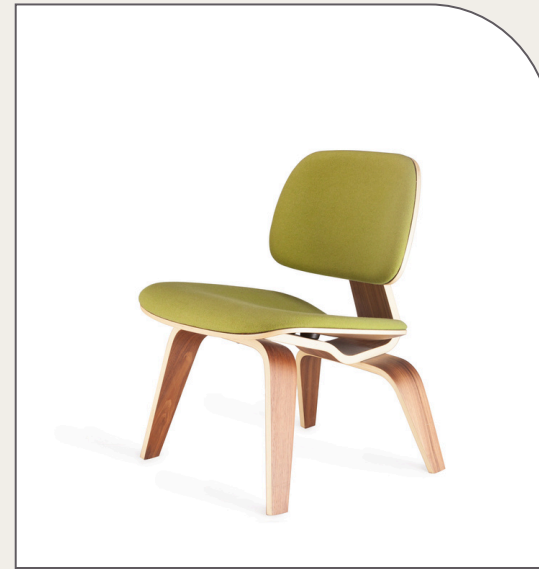

EVORA

Green Leather Lounge Chair, Green leather upholstery, walnut legs, modern design

LC-EVO-208-2