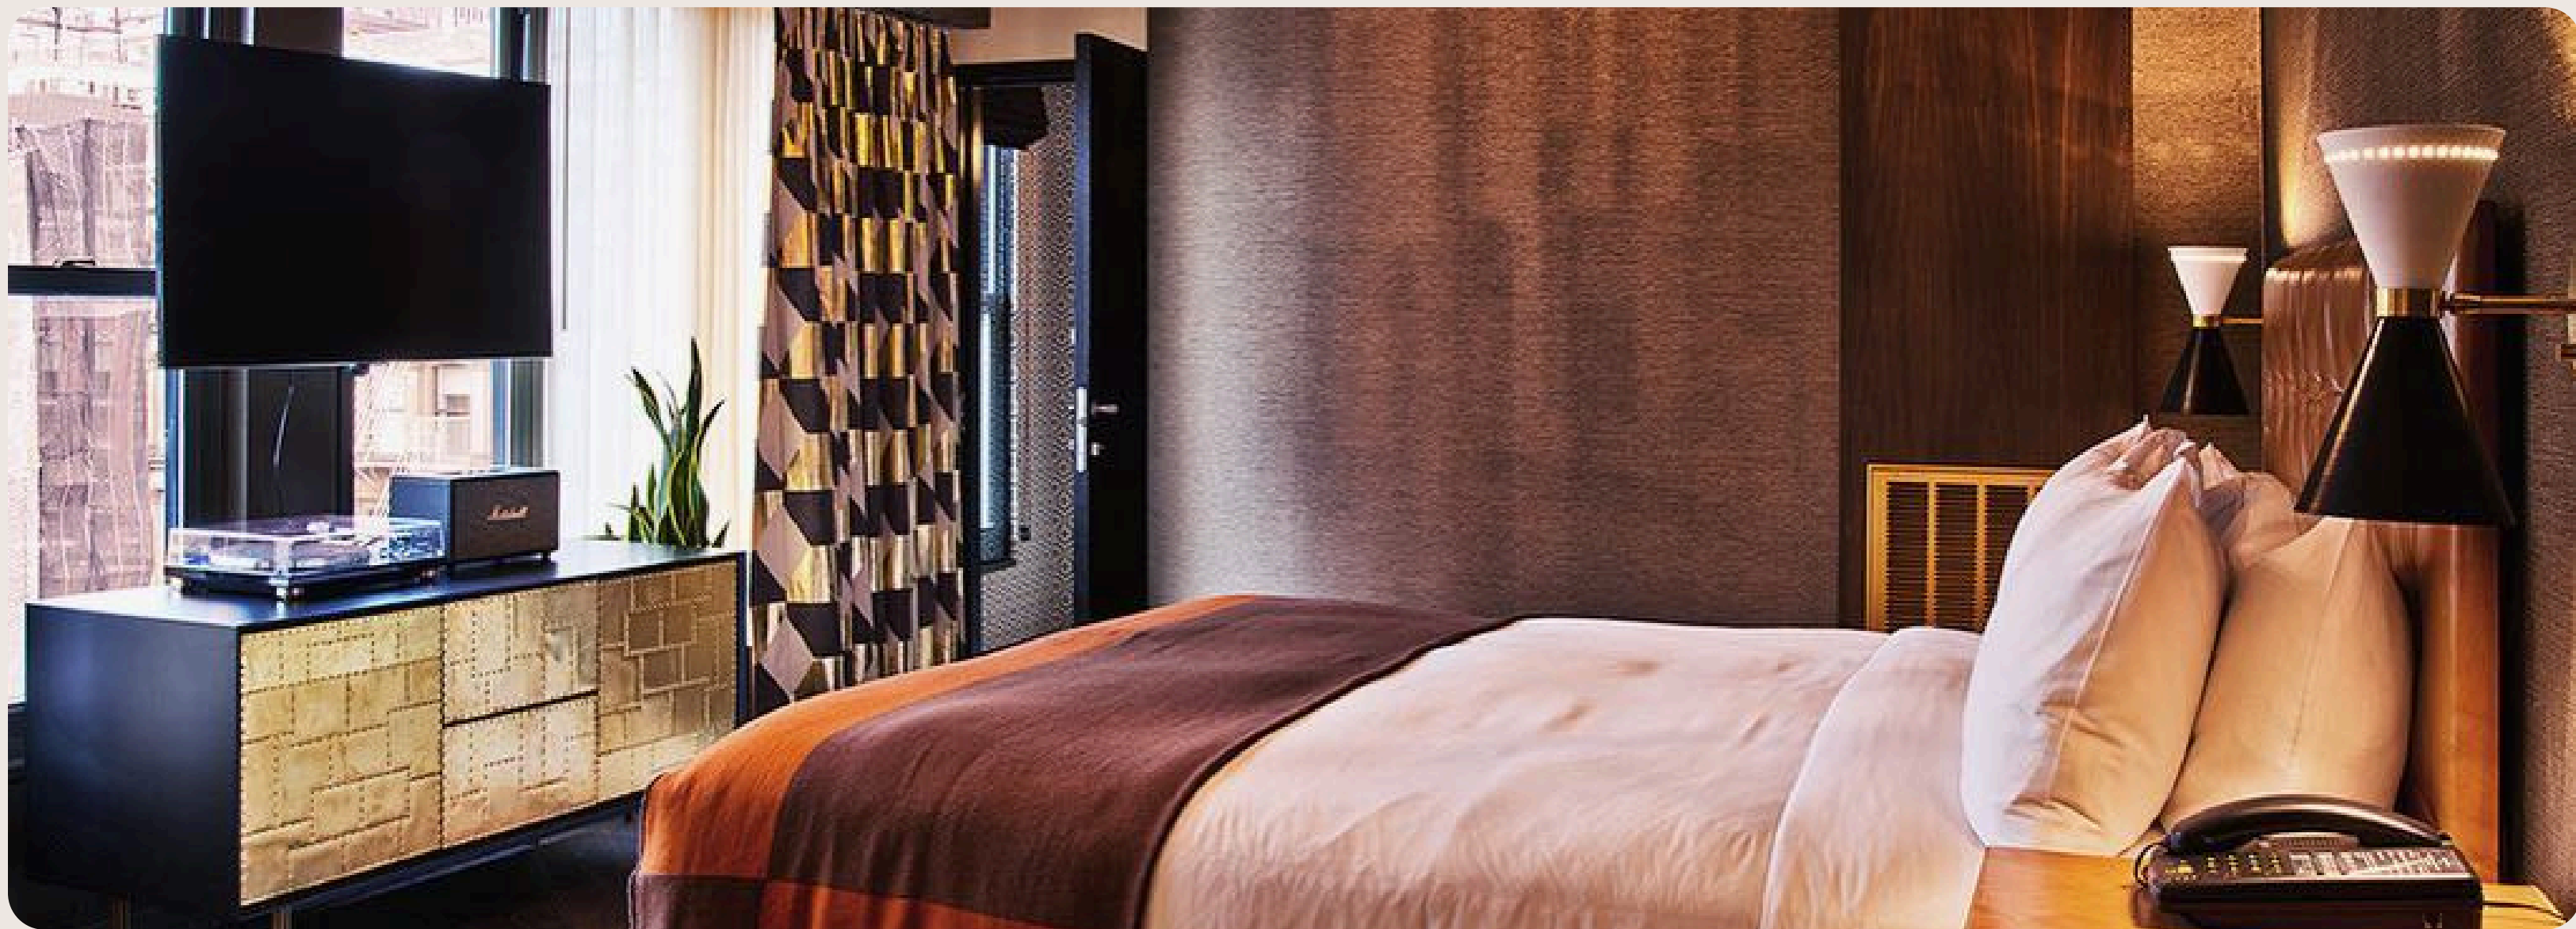

Our Mission

Our mission is to provide beautifully designed, well-crafted furniture that elevates interiors and inspires those who use them. We strive to balance innovation with tradition, offering pieces that honor mid-century design principles while embracing modern trends. From homes to commercial spaces, our furniture reflects our dedication to quality, style, and long-lasting value.

At Industry Modernism, we are guided by the following core values:

Craftsmanship

Innovation

Customer-Centric

Sustainability

Integrity