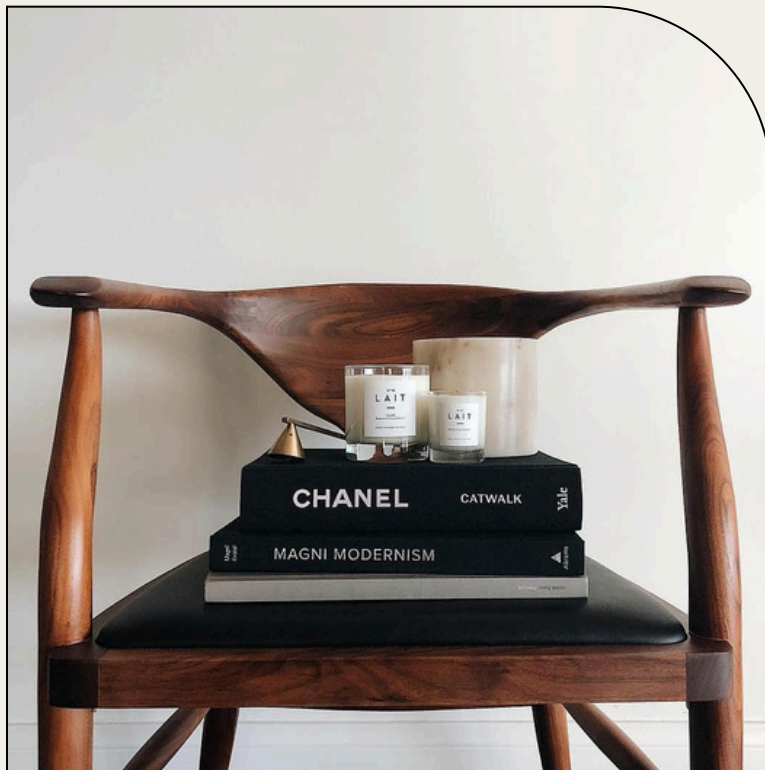

Furniture

VIGO D CHAIR

Solid American walnut frame and green leather upholstered seat. A versatile chair design that fits well in both contemporary and traditional spaces, emphasizing comfort and simplicity.