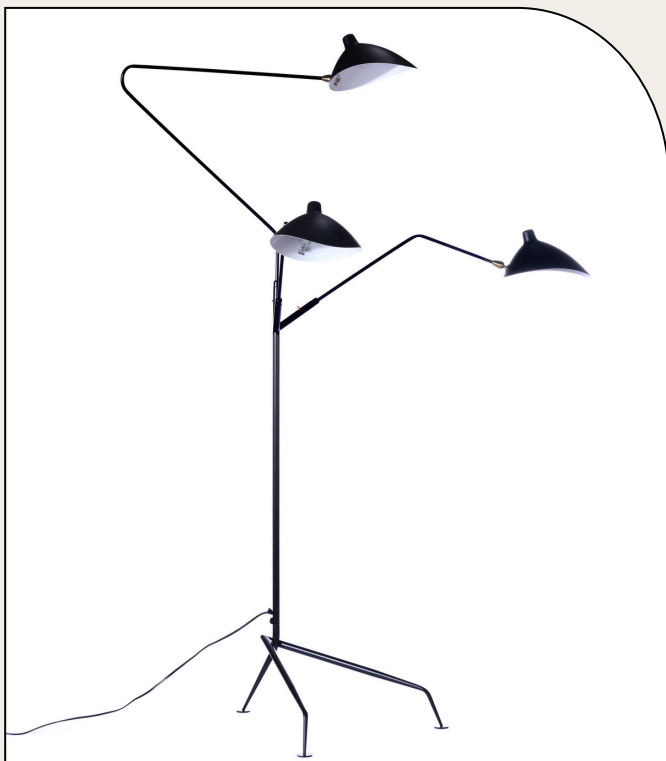

## ANFIELD

Brass Table Lamp,  
Stainless steel frame,  
LED light

TL-DIS-A-913

## BIRMINGHAM

A black powder-coated  
metal floor lamp with an  
adjustable shade,  
providing a versatile  
lighting solution.

FL-BIR-903

## NORWICH

Nickel Table Lamp,  
Adjustable body, stylish  
lighting

TL-NOR-915