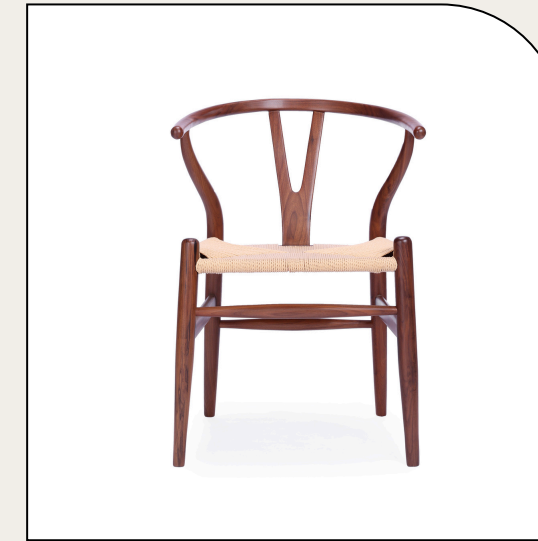

# Chairs

**KANU**

Modern Dining Chair,  
Ashwood, brown leather,  
contemporary look

DC-KAN-612

**DELGADA**

Slim Dining Chair, Brass  
metal, walnut plywood,  
fabric seat

DC-DEL-660

**MURCIA**