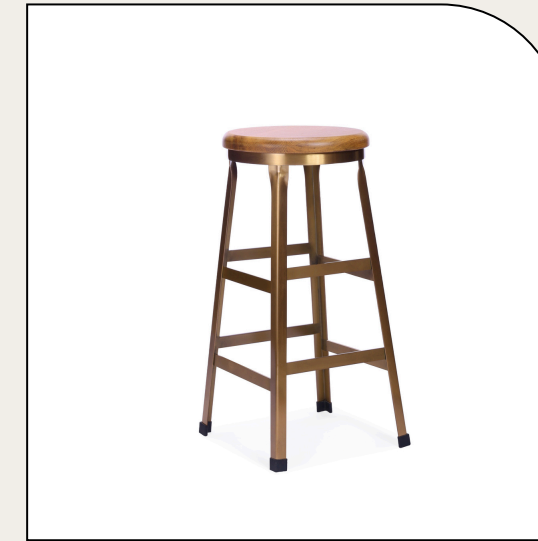

# Stools

## MILA

Versatile Counter Stool,  
Forged bronze seat, patina  
finish, adaptable

CS-MIL-422

## COLUMBUS

Simple Counter Stool,  
Walnut frame, sturdy,  
traditional

CS-COL-418